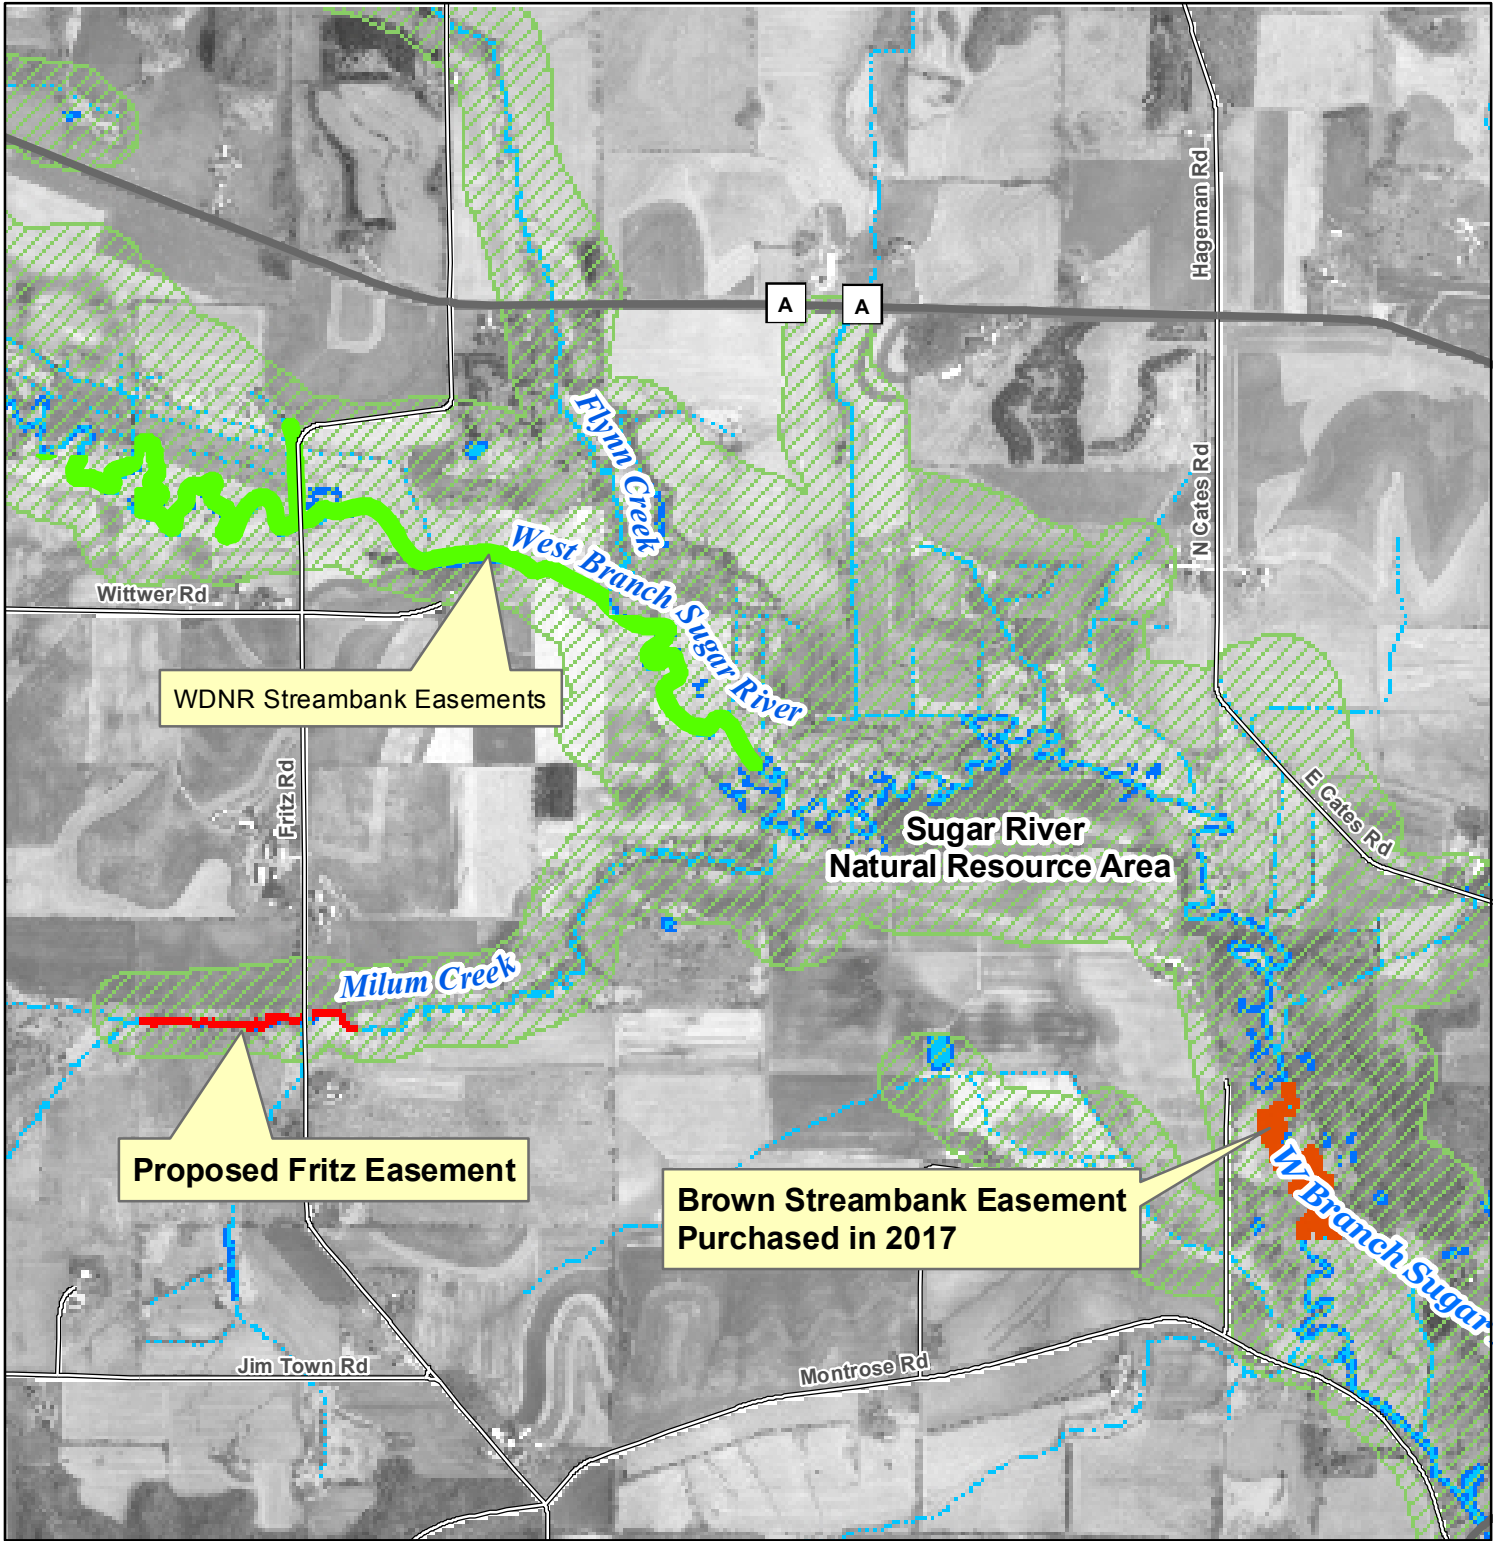

Mary Fritz Property Streambank Easement
642 Fritz Rd.
Belleville, WI 53508
T.5N. R.8E. Sec 19, Town of Montrose, Dane County

 Proposed 33' Wide Streambank Easement - 3.3 Acres